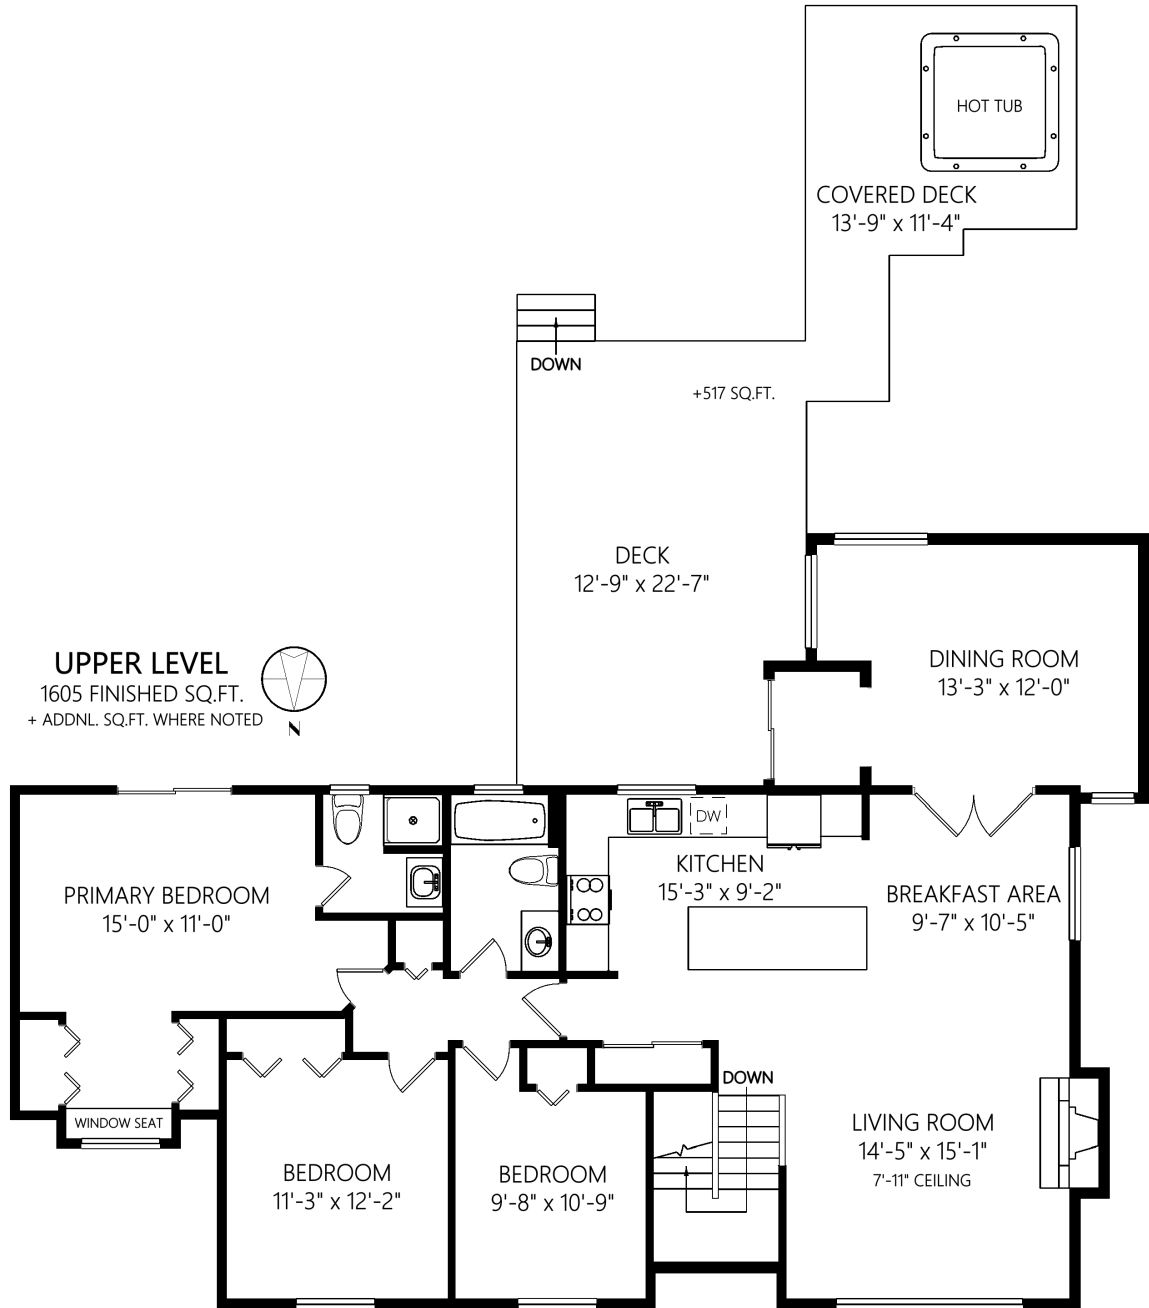

1851 Latimer Rd

	Fin. Sq.Ft.	UnFin. Sq.Ft.	Total Sq.Ft.
Upper Level	1605	0	1605
Lower Level	970	32	1002
Garage	0	0	0
<b>Total</b>	<b>2575</b>	<b>32</b>	<b>2607</b>

Shown length and width dimensions are approximate.  
Area sq.ft. is representative of the on-site measurements. (1" accuracy)