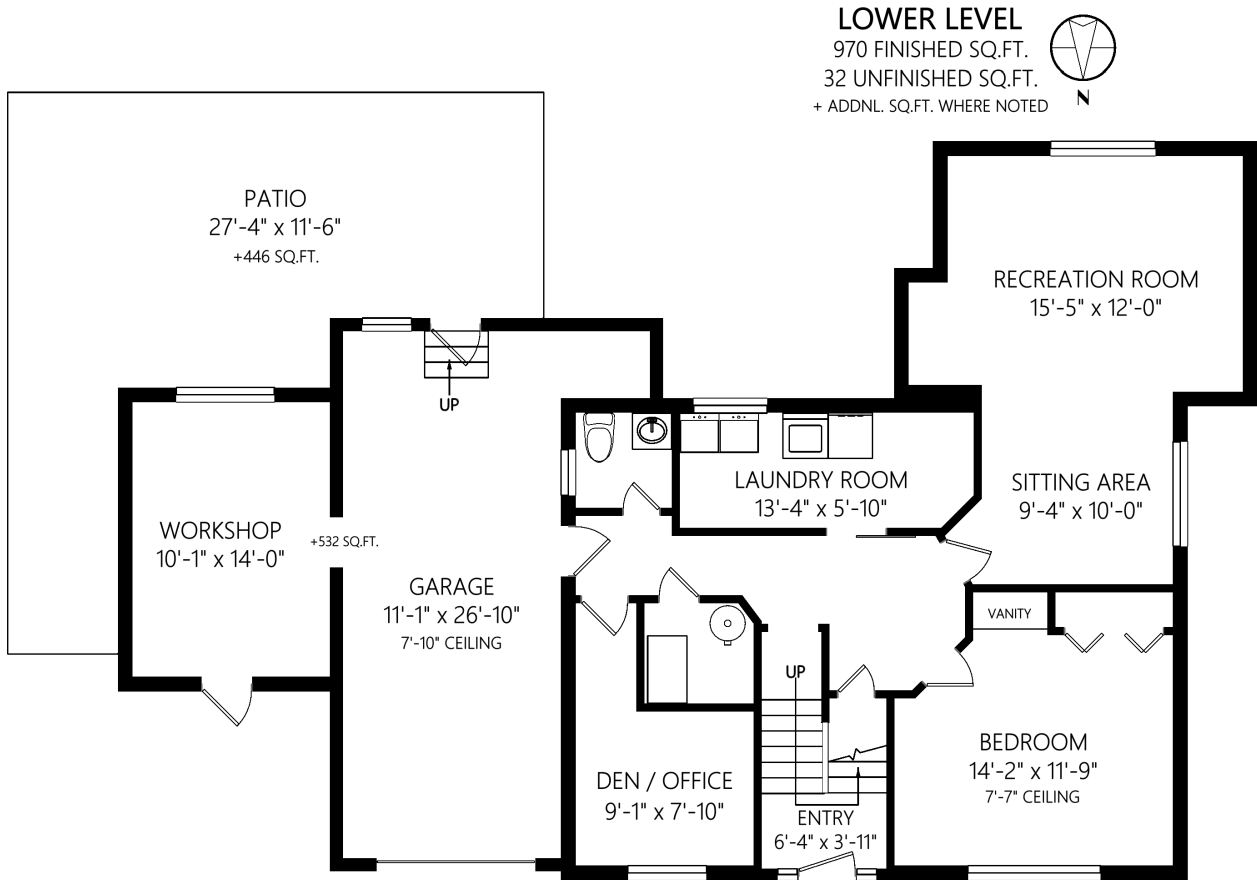

1851 Latimer Rd

	Fin. Sq.Ft.	UnFin. Sq.Ft.	Total Sq.Ft.
Upper Level	1605	0	1605
Lower Level	970	32	1002
Garage	0	0	0
<b>Total</b>	<b>2575</b>	<b>32</b>	<b>2607</b>

Shown length and width dimensions are approximate.  
Area sq.ft. is representative of the on-site measurements. (1" accuracy)